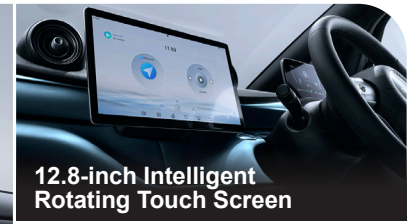

# ELEVATE ATTRACTION

Crystal LED Combination Headlights

LED Taillight

e-Platform 3.0

BYD Blade Battery

Infotainment That Elevate Your Lifestyle

12.8-inch Intelligent Rotating Touch Screen

Fixed Panoramic Glass Roof

	Dynamic Standard Range	Premium Extended Range
<b>Exterior</b>		
Electrically Heated and Adjustable Exterior Mirrors	•	•
Electrically Retractable Exterior Mirrors	•	•
Panoramic Glass Roof	—	•
Front Boneless Wiper	•	•
Rear Wiper	•	•
<b>Interior</b>		
Three-spoke Steering Wheel	•	•
Electric Power Assisted Steering System	•	•
5" Digital Instrument Panel	•	•
Manual Dimming Interior Rear View Mirror	•	•
Mobile Phone Wireless Charging	—	•
Synthetic Leather Seat	•	•
60/40 Split Fold Rear Seats	•	•
6-way Manual Adjustment - Driver Seat	•	—
6-way Power Adjustment - Driver Seat	—	•
4-way Manual Adjustment - Front Passenger Seat	•	—
4-way Power Adjustment - Front Passenger Seat	—	•
Ventilated Front Seats	—	•
Height Adjustable Headrests - Rear Seats	•	•
<b>Entertainment</b>		
FM Radio	•	•
*Bluetooth® Phone Connectivity and Audio Streaming	•	•
12.8" Intelligent Rotating Touch Screen	•	•
6 Speakers	•	•
Voice Assistant	•	•
USB × 2, Centre Console	typeA + typeC	typeA + typeC
USB × 2, Rear	typeA + typeC	typeA + typeC
<b>Light</b>		
LED Headlight	•	•
Follow Me Home Headlight	•	•
LED Daytime Running Light	•	•
LED Taillight Bar	•	•
LED Front Reading Light	•	•
LED Rear Reading Light	•	—
LED Rear Side Reading Light	—	•
Luggage Compartment Light	•	•
High Beam Assist (HMA)	•	•
<b>Comfort &amp; Convenience</b>		
12V Socket	•	•
Keyless Entry & Keyless Start	•	•
Portable Card Key	•	•
Driver's Window One Touch Up-down with Anti-pinch	•	—
4-door Window One Touch Up-down with Anti-pinch	—	•
Automatic Air-conditioning	•	•
Heat Pump	•	•
PM2.5 Air Filter (Without Display)	•	•
Tyre Repair Kit	•	•