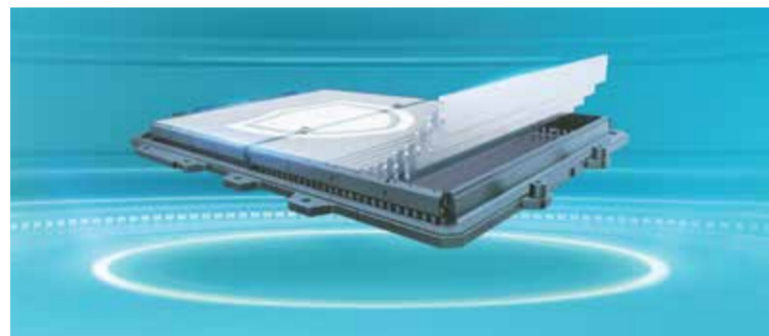

VtoL Mobile Power Station

To meet the basic living and entertainment needs of an RV customers, each socket is equipped with overload protection to effectively prevent the occurrence of dangerous situations such as short circuit or fire.