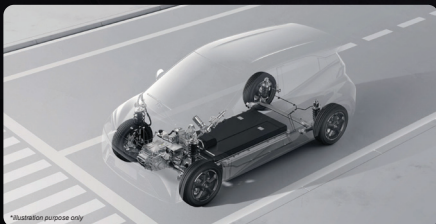

BYD

BYD ATTO 1

ENERGY
IN MOTION

Jessica

0818-0878-2225

www.mobillistrikbyd.id

REAR CAMERA
With 3 Radars

FAST CHARGING
30kW (Dynamic) 40kW (Premium)