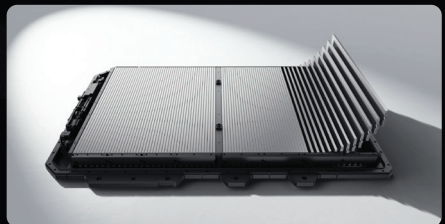

BLADE BATTERY